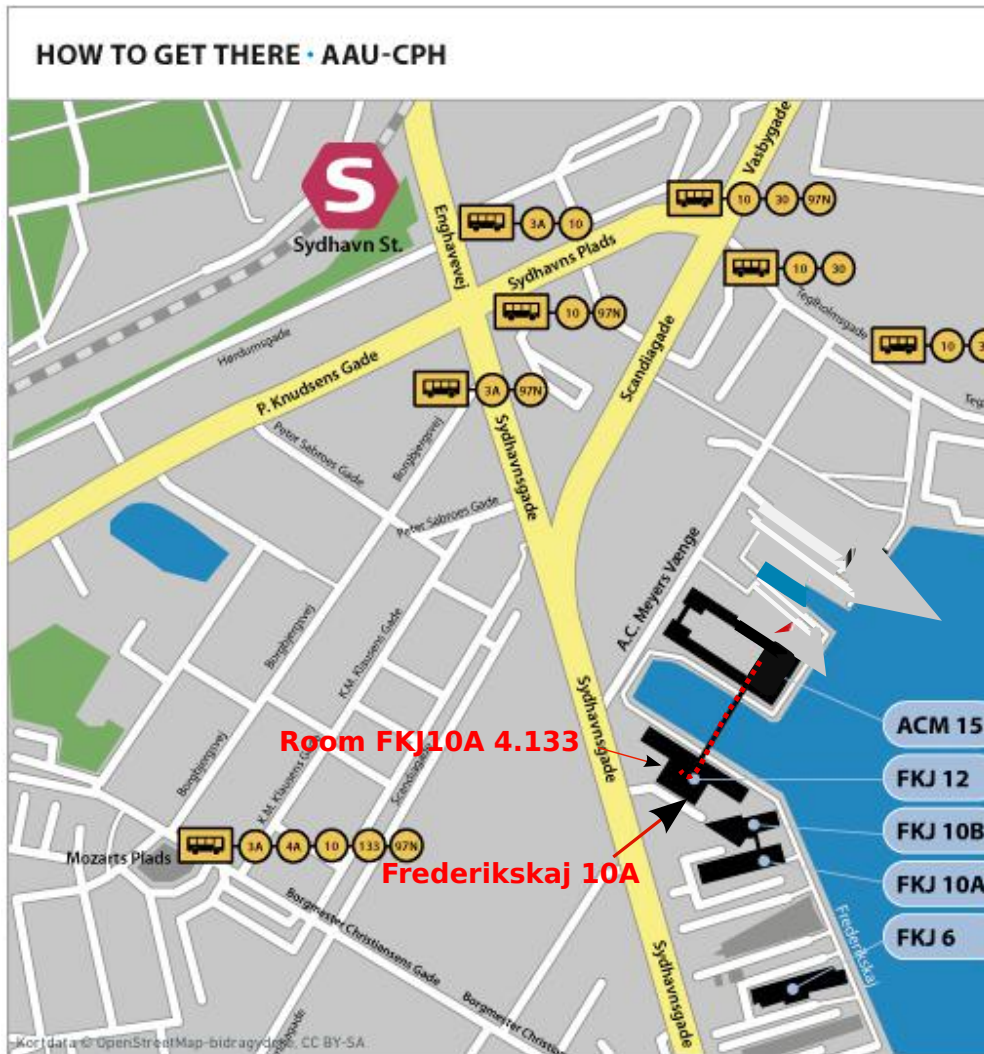

How to get to Aalborg University Copenhagen,
2450 Copenhagen SV, Frederikskaj 12,
4th Floor, Room FKJ12 4.06
(if lost call 60546853)

1: at reception turn right, walk towards bridge
2: cross bridge to other building FKJ12
3: in building FKJ12 follow internal bridge to elevator column in the middle, take elevator to 4th floor
4: turn right to Room FKJ12 4.06